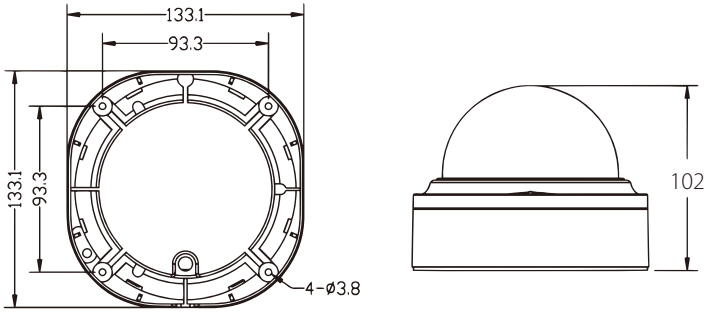

General

Working Temperature	-30℃ ~+60℃	Ingress Protection	IP67
Working Humidity	10~90%	Dimensions	Φ102x93.2mm
Power Supply	PoE, IEEE802.3af	Net Weight	0.50KG
Power Consumption	DC12V±10%	Gross Weight	0.70KG
	<3W		

Ordering Information

Type	Part Number	Description
5MP Camera	DL-855P28B	5MP Network Camera(2.8~12mm Lens)

Dimensions (mm)

More details

ZKTECO CO.,LTD.
www.zkteco.com
E-mail: sales@zkteco.com

Copyright ©2018 ZKTECO CO., LTD. All rights reserved.